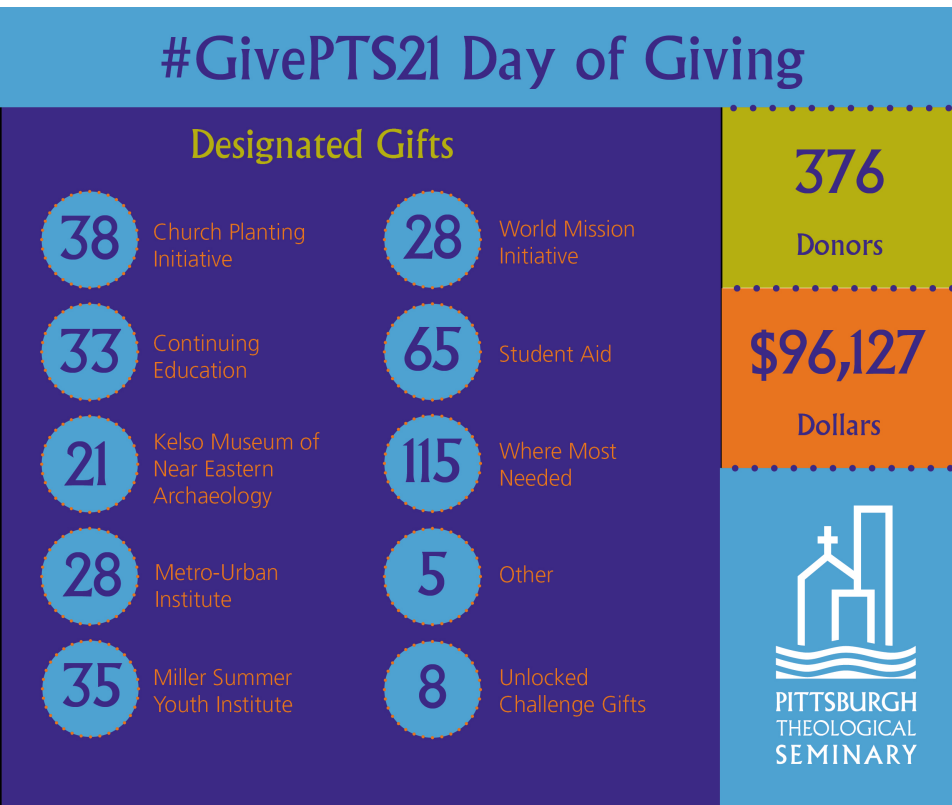

PTS NEWS

POSTGRADUATE PROGRAM

APPLY ONLINE

VISIT CAMPUS

REQUEST INFO

THIRD ANNUAL DAY OF GIVING RAISES MORE DOLLARS FROM MORE DONORS THAN EVER

Thank you 376 times over!

We received 376 gifts totaling \$96,127 to support students and resource programs at Pittsburgh Seminary during our 2021 Day of Giving! We appreciate all the more these gifts during this pandemic time. More people gave more dollars this year than ever before.

THIRD ANNUAL DAY OF GIVING RAISES MORE DOLLARS FROM MORE DONORS THAN EVER

Thank you 376 times over!

We received 376 gifts totaling \$96,127 to support students and resource programs at Pittsburgh Seminary during our 2021 Day of Giving! We appreciate all the more these gifts during this pandemic time. More people gave more dollars this year than ever before.